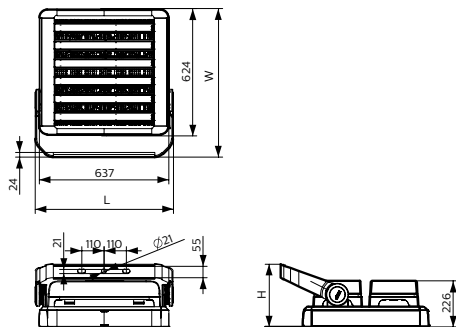

Mechanical and Housing

Housing Material	Aluminum extruded
Reflector material	-
Optic material	Polycarbonate
Optical cover/lens material	Polycarbonate
Fixation material	Steel
Mounting device	Mounting bracket adjustable
Optical cover/lens shape	-
Optical cover/lens finish	Frosted
Overall length	680 mm
Overall width	520 mm
Overall height	307 mm
Effective projected area	0.42 m ²
Color	White and black

Application Conditions

Ambient temperature range	-40 to +50 °C
Maximum dim level	Not applicable

Product Data

Full product code	911401826998
Order product name	BVP621 LED504/CW 480W 220-240V SMB GM
Order code	911401826998
Numerator - Quantity Per Pack	1
Numerator - Packs per outer box	1
Material Nr. (12NC)	911401826998
Net Weight (Piece)	21.999 kg

Dimensional drawing

BVP621/BVP622/EVP622 SportsStar